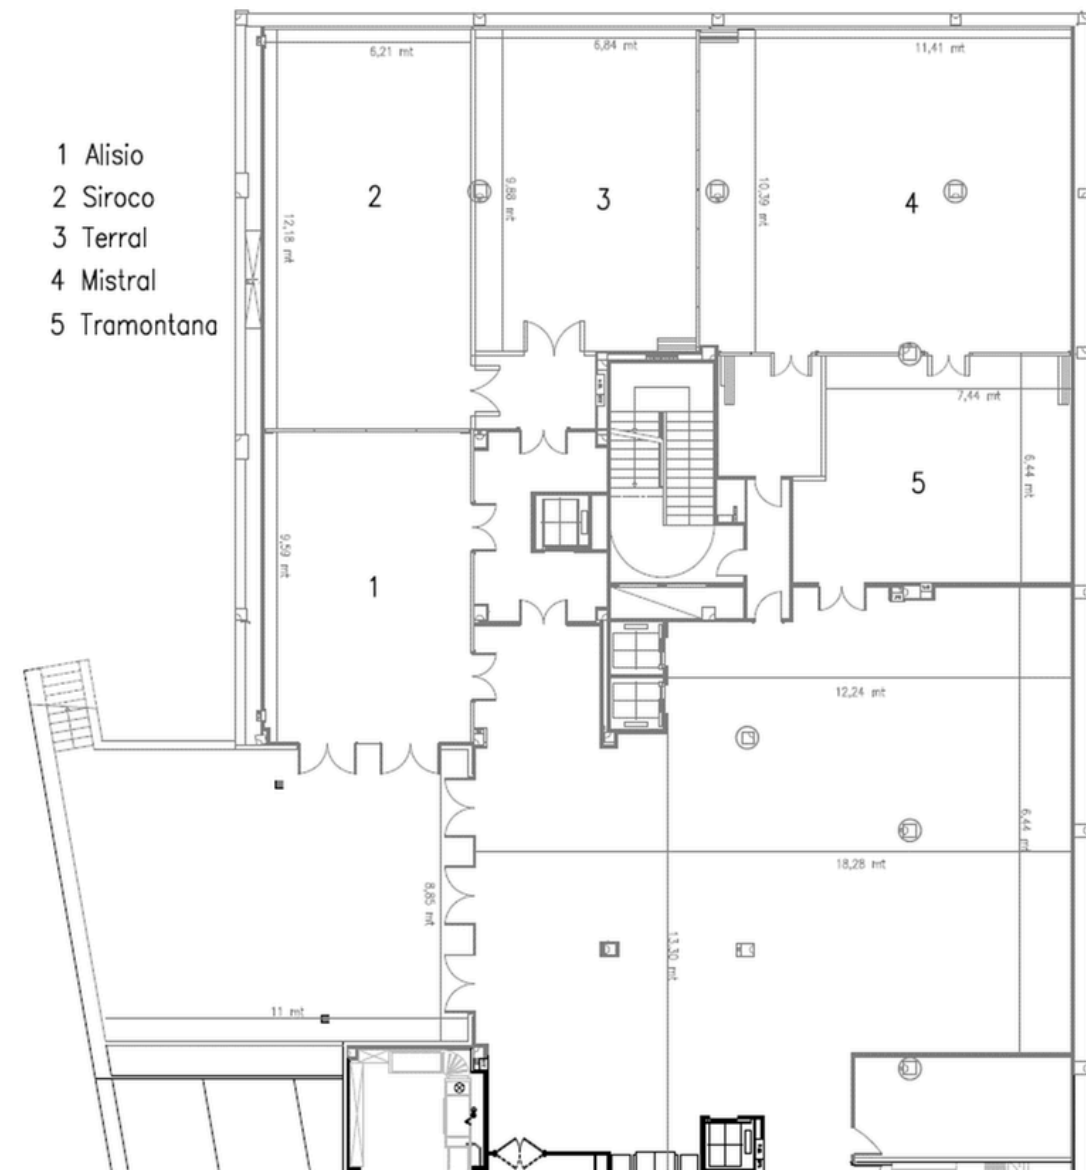

Destination	Distance (km)	Duration
Málaga AGP Airport	55 km.	35 min.
Málaga High Speed Train Station	61 km.	45 min.

MEETING SPACES

Floor 1

SALON	M ²	SIZES (WIDTH x LENGTH)	HEIGHT	THEATER	CLASSROOM	CABARET	BANQUET	COCKTAIL	IMPERIAL
La Pergola Restaurant Terrace	204,75	10,50m x 19,5m	Exterior	x	x	x	200	250	x
Pool/ Terrace next to the bar	258	21,5m x 12m	Exterior	x	x	x	215	322	x
Rear pool/ Terrace	440	21,5m x 20,5m	Exterior	x	x	x	352	440	x
Total Pool area (sin terraza La Pergola)	1.195	x	Exterior	x	x	x	567	762	x

Floor -1

SALON	M ²	SIZES (WIDTH x LENGTH)	HEIGHT	THEATER	CLASSROOM	CABARET	BANQUET	COCKTAIL	IMPERIAL
Mistral	118	10,39m x 11,41m	3,00m	104	84	40	90	120	24
Tramontana	48	6,44m x 7,44m	3,00m	60	30	20	40	30	20
Terral	67	9,88m x 6,84m	3,00m	81	42	30	48	80	24
Siroco	76	12,18m x 6,21m	3,00m	108	60	40	80	110	34
Alisio	60	9,59m x 6,21m	2,70m	81	45	30	60	80	24
Ballroom (Alisio + Siroco + Terral + Mistral + Tramontana)	369	x	2,70m - 3,00m	434	261	160	318	420	x
Terrace	97	11m x 8,85m	Exterior	x	x	x	50	80	x
Foyer	295	x	3,00m	155	125	80	160	210	x

Floor 0

SALON	M ²	SIZES (WIDTH x LENGTH)	HEIGHT	THEATER	CLASSROOM	CABARET	BANQUET	COCKTAIL	IMPERIAL
Aceituna Restaurant	244,89	9,07m x 27m	2,25-2,54m	x	x	x	120	160	x
Aceituna Restaurant Terrace	168	8m x 21m	Exterior	x	x	x	130	170	x
Alrawshe Restaurant	152,82	8,19m x 18,66m	2,26-2,53m	x	x	x	80	110	x
Alrawshe Restaurant Terrace	172,14	11,4m x 15,10 m	Exterior	x	x	x	160	210	x
Local	75,24	6,84m x 11m	2,40m	48	x	x	x	x	x
Local /Basement	75,24	6,84m x 11m	2,40m	48	x	x	x	x	x